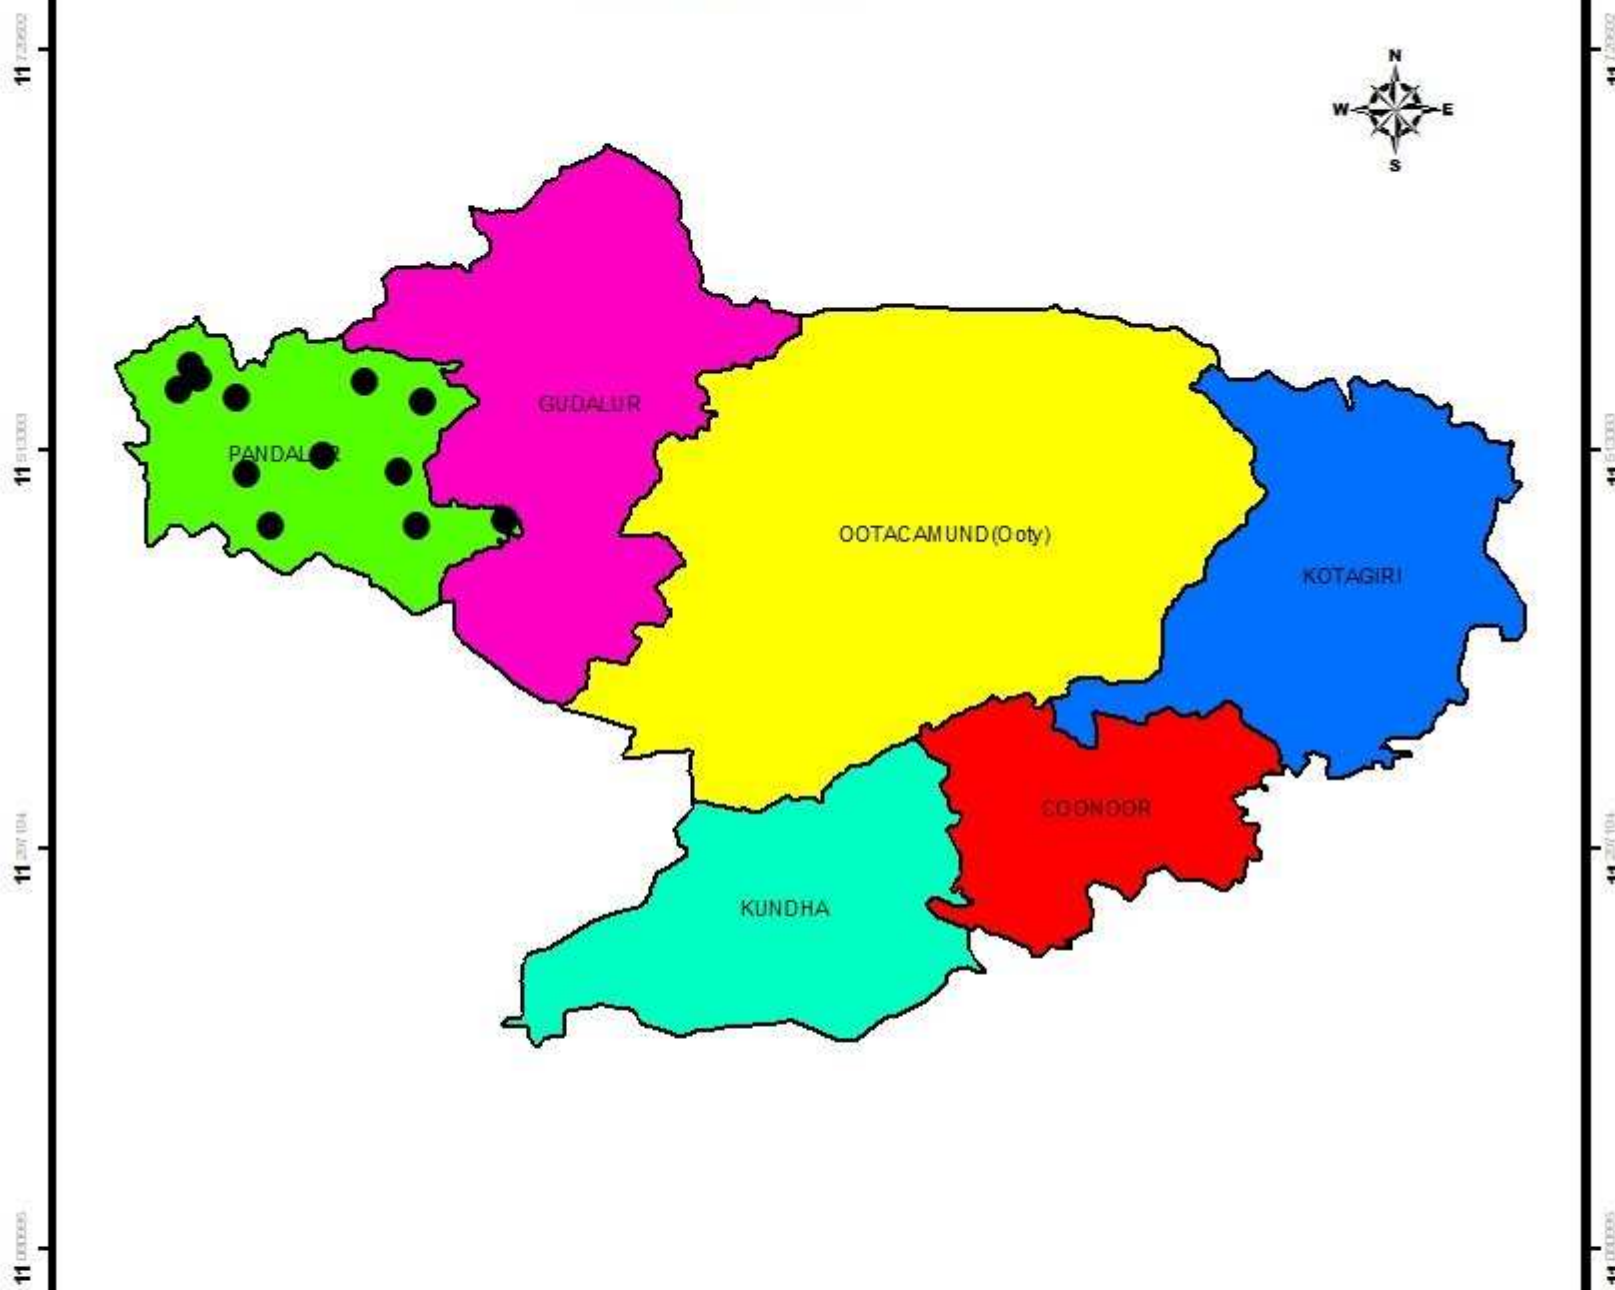

Distribution of Mullu Kurumba in Nilgiris District Tamil Nadu

S.No.	Name of the Taluk	No. of Hamlets / Settlements / Villages	No. of Households	Population
1.	Ooty or Ootacamund	0	0	0
2.	Coonoor	0	0	0
3.	Kotagiri	0	0	0
4.	Kundha	0	0	0
5.	Gudalur	0	0	0
6.	Pandalur	12	348	1425
	Total	12	348	1425

Legend

- SETTLEMENTS
- PANDALUR
- OOTACAMUND(Ooty)
- COONOOR
- GUDALUR
- KOTAGIRI
- KUNDHA