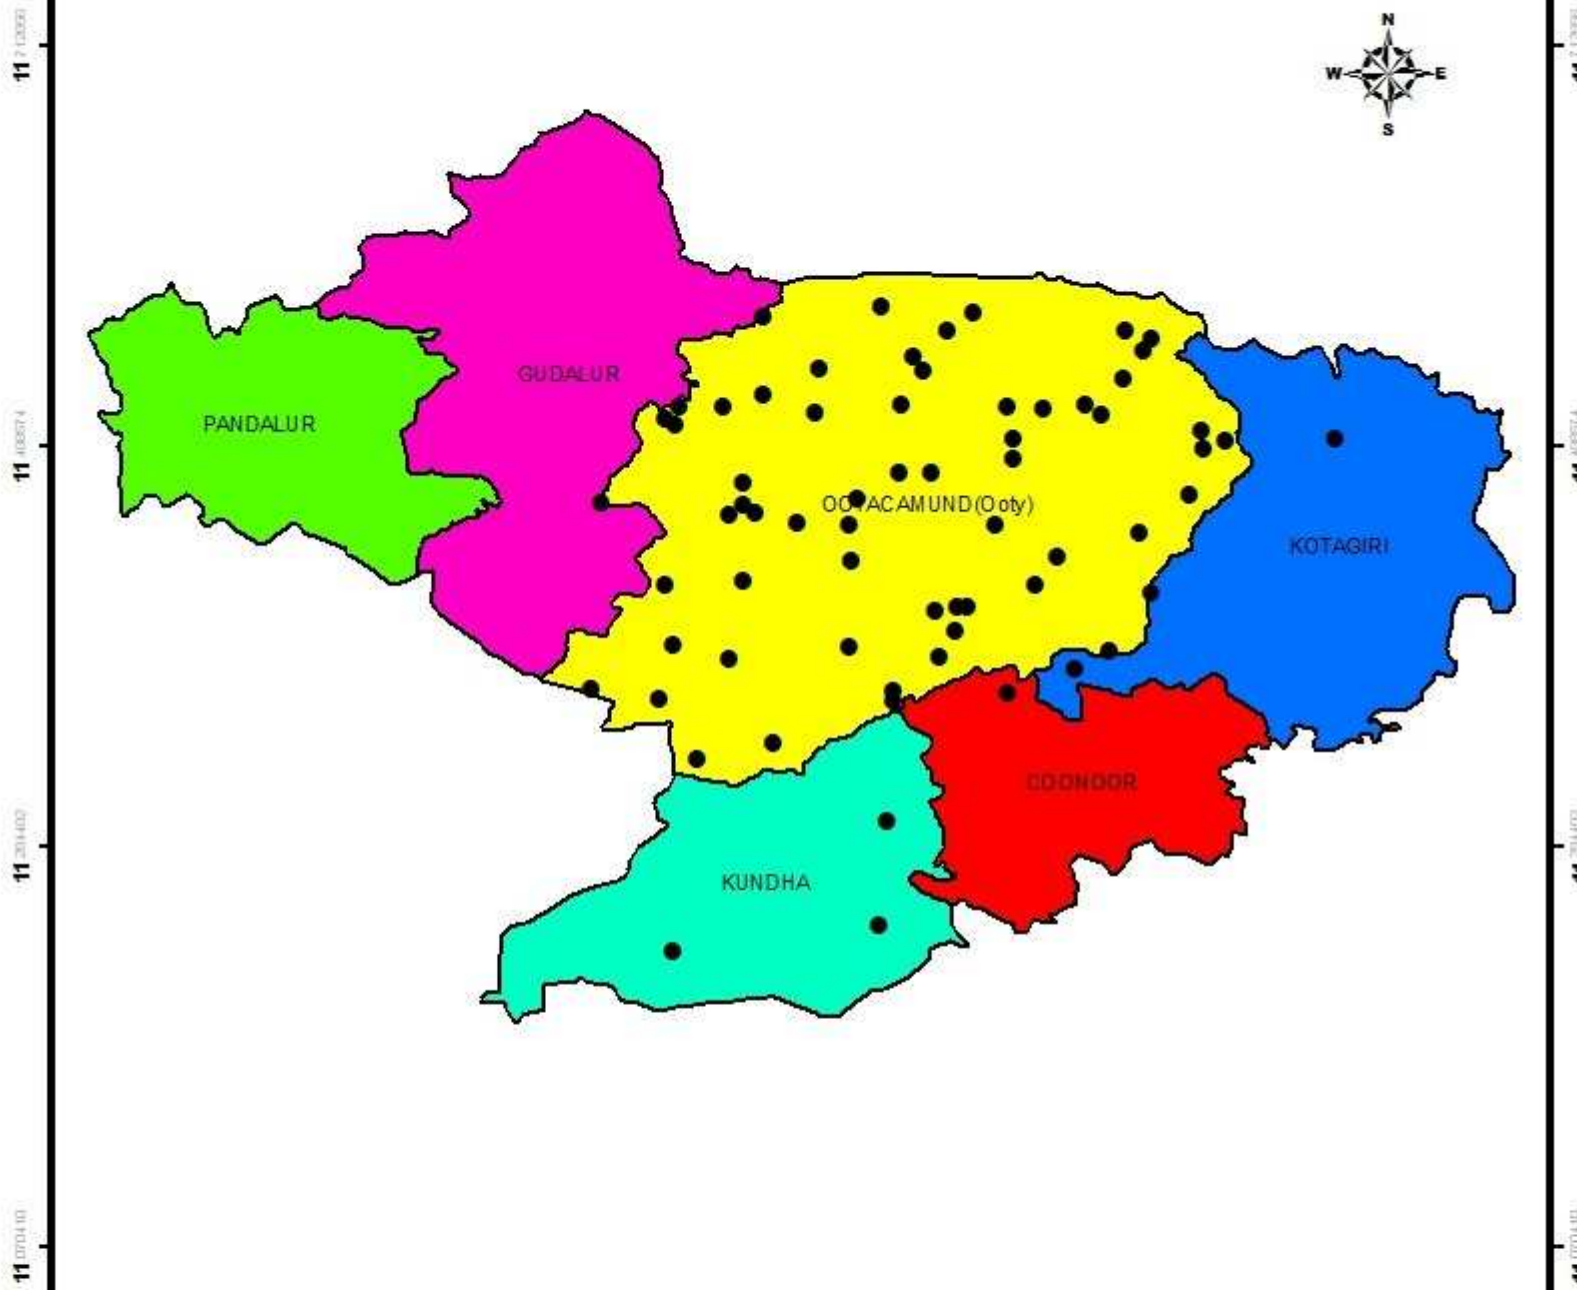

Sathyanarayanan C.R.
2013 (?)
Distribution of the Tribes in Nilgiris Maps

https://www.academia.edu/32371749/Distribution_of_the_Tribes_in_Nilgiris_Maps

This compilation on Particularly Vulnerable Tribal Groups (PVTGs) of Nilgiris district, is the outcome of two of my research works viz., a socio-economic survey conducted under the Project “Socio-Economic Survey of Scheduled Tribes in Tamil Nadu” among the PVTGs of Nilgiris district for more than a year during 2010-11 and a developmental update on “Particularly Vulnerable Tribal Groups (PVTGs) of India” carried out during 2012-13, from all the Regional Centres of Anthropological Survey of India, Ministry of Culture, Government of India. Field work and data collection on the PVTGs of Nilgiris have been carried out by me once again during 2012-13. For the first time, a break up of the population and distribution details of the three endogamous subgroups of the Kurumbas, namely, Alu Kurumba, Betta Kurumba and Mullu Kurumba, besides the break-up details of Toda and Toda Christian, along with clan wise distribution of Toda, have been attempted in Nilgiris district through this Survey.

LOCATION MAP

INDIA

TAMIL NADU

0 3,300 6,600 13,200 Kilometers

NILGIRIS DISTRICT

KERALA

KARNATAKA

PANDALUR

0 4 8 16 Kilometers

Distribution of Toda in Nilgiris District, Tamil Nadu

S.No.	Name of the Taluk	No. of Hamlets / Settlements / Villages	No. of Households	Population
1.	Ooty or Ootacamund	60	335	1389
2.	Coonoor	1	8	29
3.	Kotagiri	3	27	117
4.	Kundha	3	18	73
5.	Gudalur	0	0	0
6.	Pandalur	0	0	0
	Total	67	388	1608

Legend

- SETTLEMENTS
- PANDALUR
- OOTACAMUND (Ooty)
- COONOOR
- GUDALUR
- KOTAGIRI
- KUNDHA

0 3.75 7.5 15 Kilometers

Distribution of Kota in Nilgiris District, Tamil Nadu

S.No	Name of the Taluk	No. of Hamlets/ Settlements/ Villages	No. of Households	Population
1.	Ooty or Ootacamund	3	324	1291
2.	Coonoor	1	75	315
3.	Kotagiri	2	103	391
4.	Kundha	0	0	0
5.	Gudalur	1	7	27
6.	Pandalur	0	0	0
	Total	7	509	2024