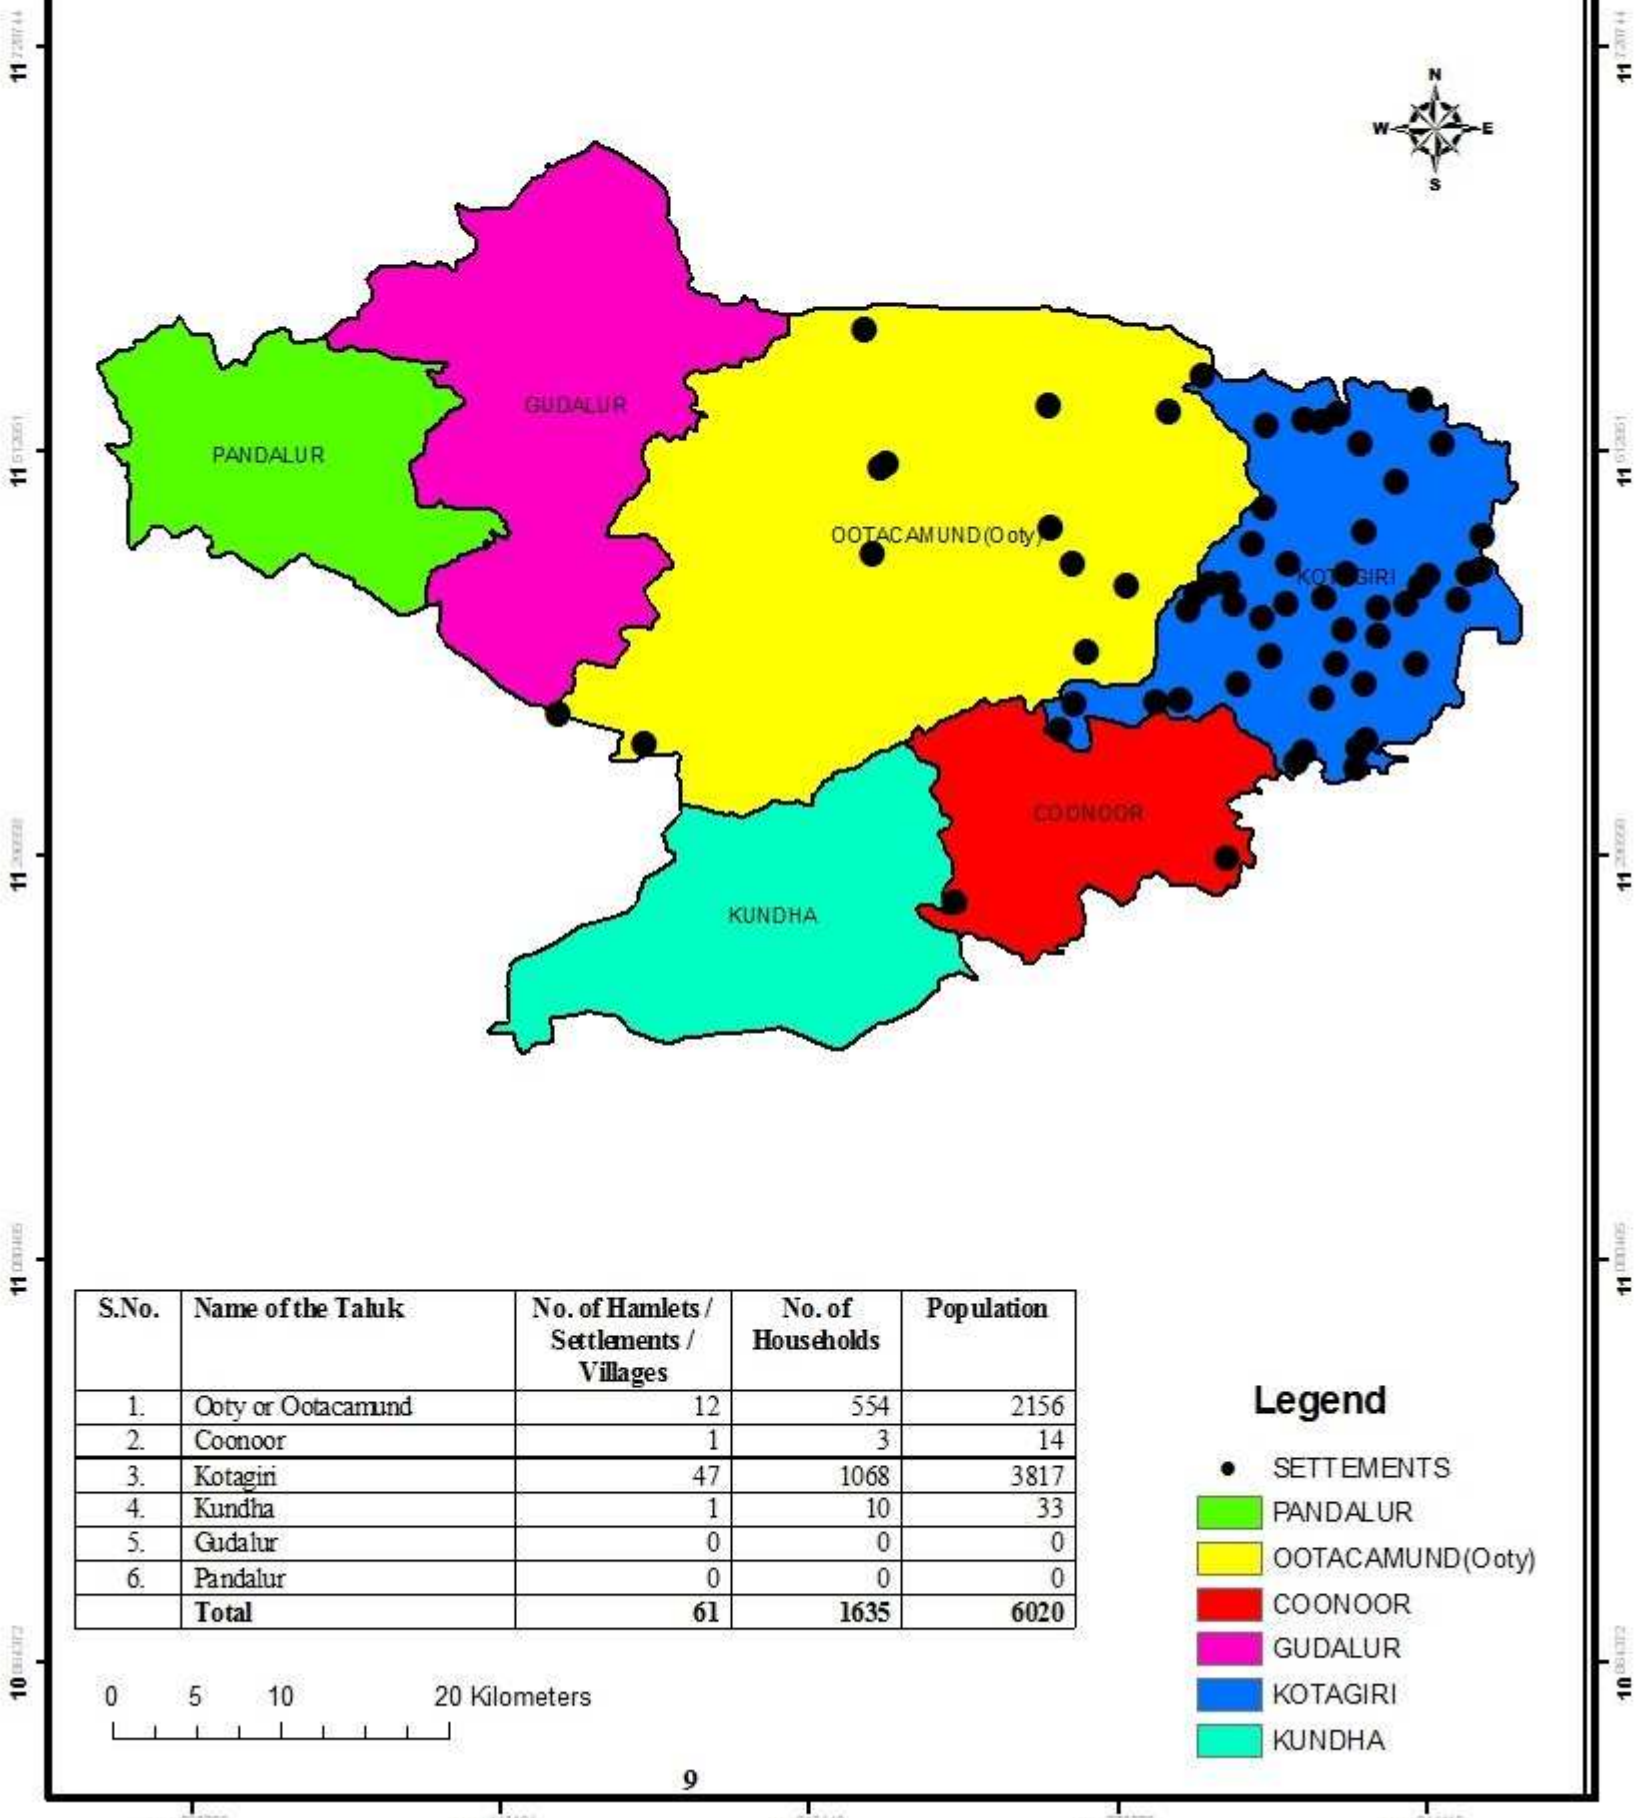

Distribution of Irular in Nilgiris District, Tamil Nadu

S.No.	Name of the Taluk	No. of Hamlets / Settlements / Villages	No. of Households	Population
1.	Ooty or Ootacamund	12	554	2156
2.	Coonoor	1	3	14
3.	Kotagiri	47	1068	3817
4.	Kundha	1	10	33
5.	Gudalur	0	0	0
6.	Pandalur	0	0	0
	Total	61	1635	6020

Legend

- SETTLEMENTS
- PANDALUR
- OOTACAMUND(Ooty)
- COONOOR
- GUDALUR
- KOTAGIRI
- KUNDHA